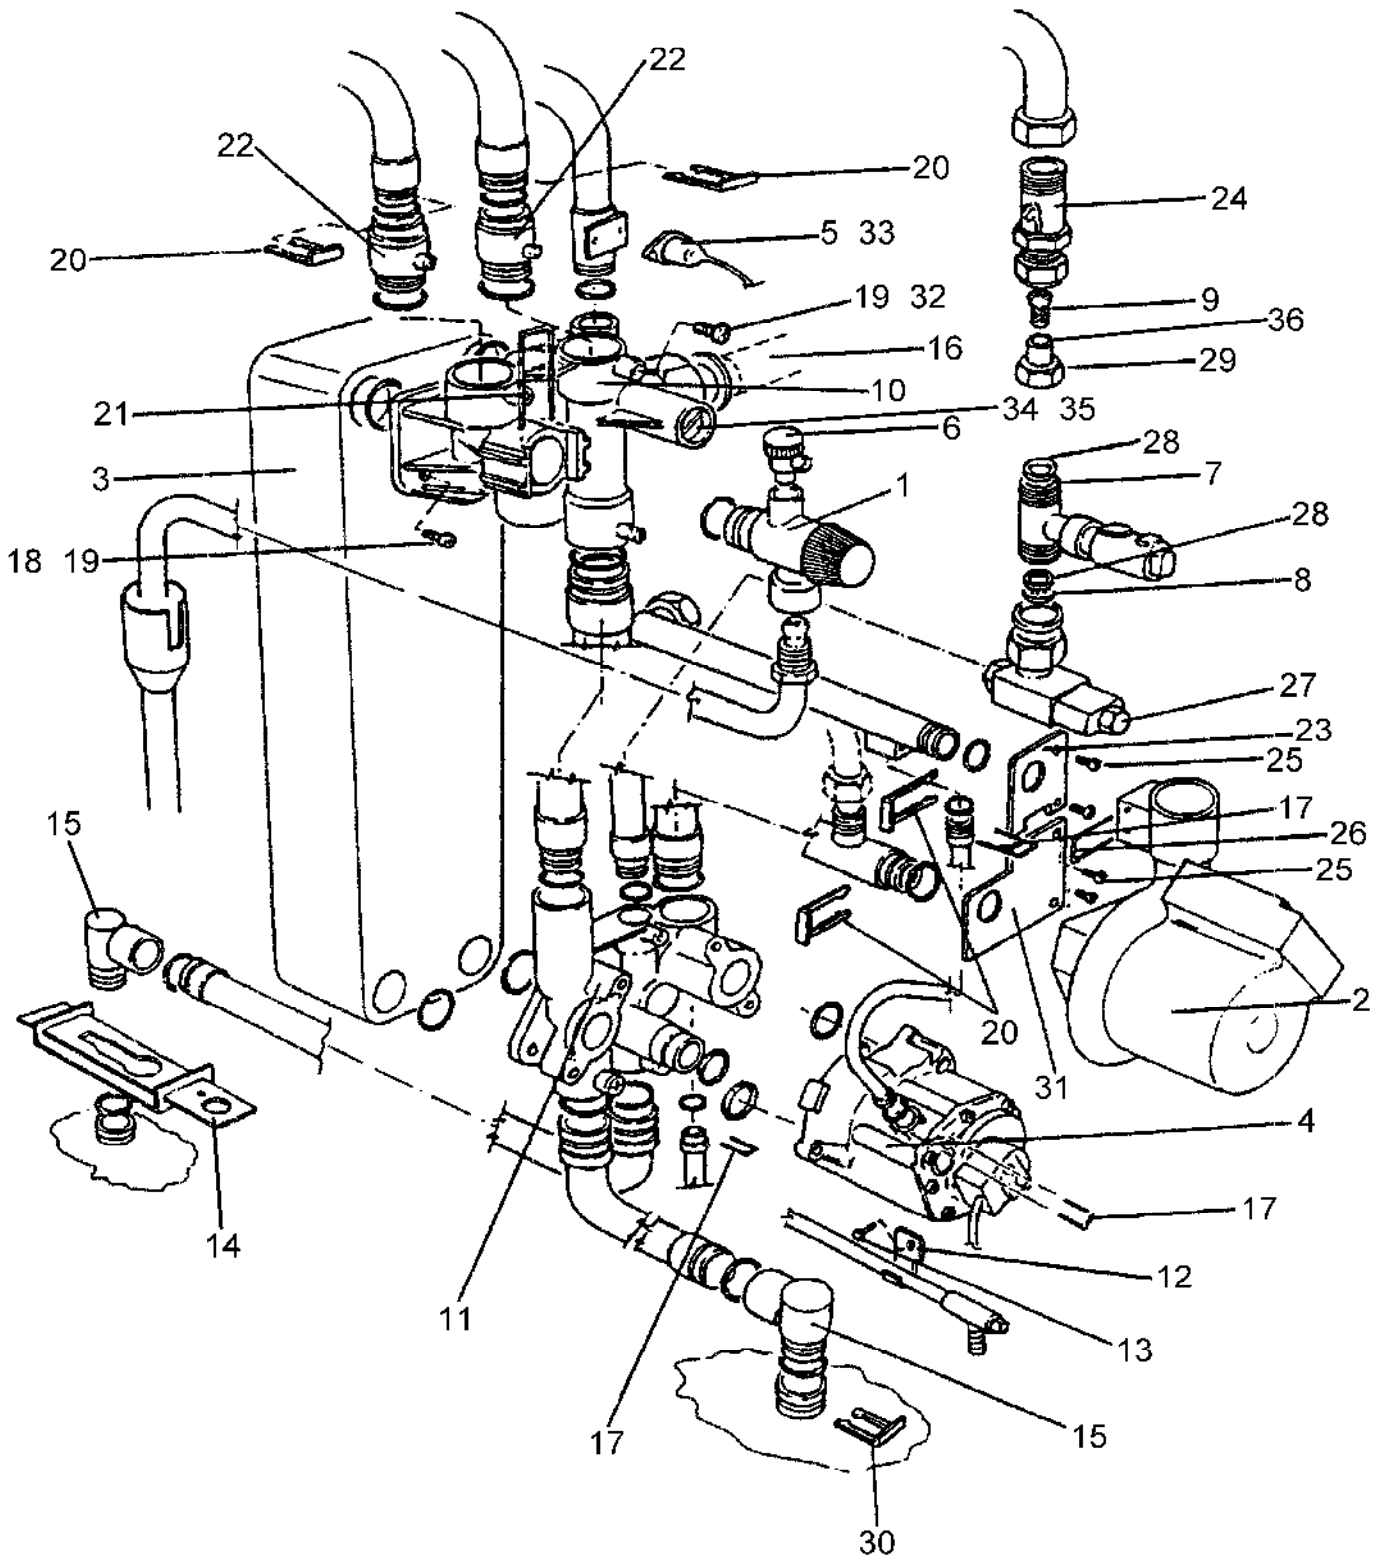

Spare parts list

6720900139.AA

Casing
D

1

400 BSN NG 400 BSP LPG

Spare parts list

6720900115.AA

Superstructure / Heat exchanger
D

400 BSN NG 400 BSP LPG

2

Spare parts list

6720900105.AA

Pump / Hydraulic assy (A)
D

400 BSN NG 400 BSP LPG

3

Spare parts list

6720900106.AA

Pump / Hydraulic assy (B)
D

400 BSN NG 400 BSP LPG

4

Spare parts list

6720900120.AA

Tank & Expansion Vessel
D

400 BSN NG 400 BSP LPG

5

Spare parts list

6720900116.AA

Electrical Box Assembly
D

400 BSN NG 400 BSP LPG

6

**ADDITIONAL SPARE PARTS
FOR APPLIANCE
NOT DRAWN**

9099